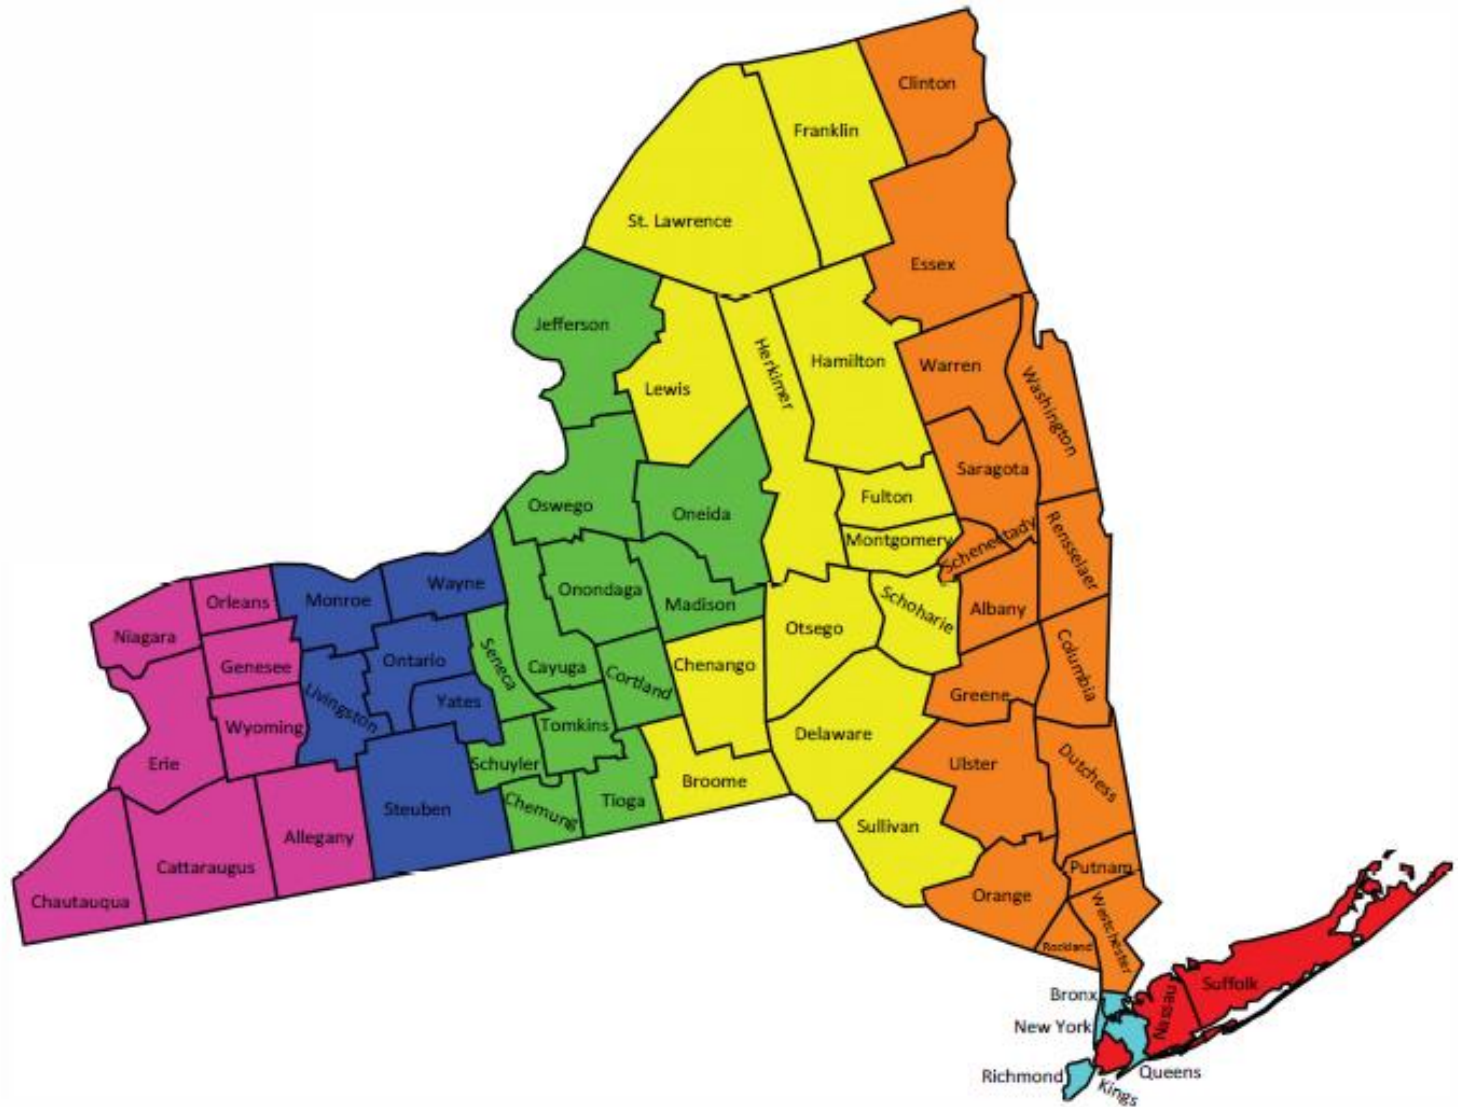

# 2017-2018 New York Counselor Territory Map

- Sarah Broderick
- Mike Chojnacki
- Jeff Scharl
- Emily Stoddard
- Kathi Torrey
- Tracy Valentine
- Susan Weit

2017-2017 Ohio Counselor Territory Map

- Barb Condrate
- Zack Martin

### 2017-2018 PA Counselor Territory Map

-  Sarah Broderick
-  Barb Condrate
-  Zack Martin